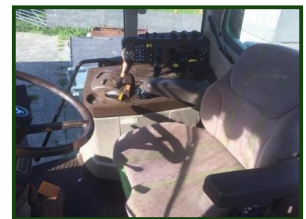

RG Machinery Sales

AGRICULTURAL MACHINERY

John Deere 6820

£POA

Tractors, Large Tractor, 5000 hours, John Deere 6820 40k Power Quad TLS Cab Suspension 3 Spools 650/540 Firestone Tyres @75% 5000 hours, POA

Product Details

Category/Type	SOLD
Make	John Deere
Model	6820
Year	-
Hours	-

Brynheulog St-Clears, Carmarthen, Carmarthenshire, SA33 5NF

Tel: 07969 352987

www.rgmachinery.co.uk rhydiang@me.com